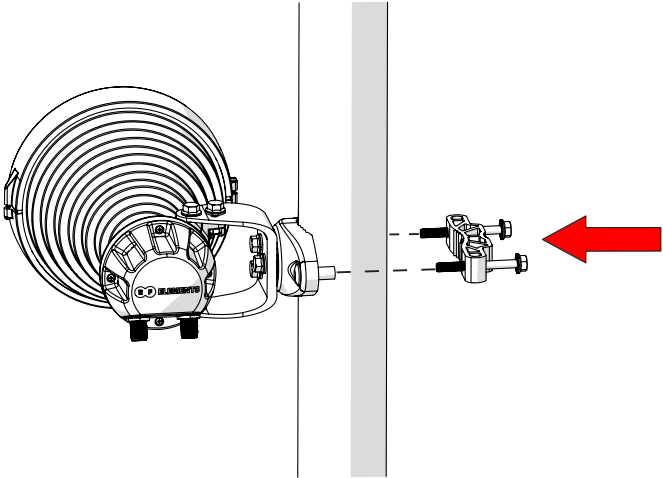

Symmetrical Horn SH-CC

Pole Installation

Model SH-CC-5-30 shown. Installation instructions are identical for other Symmetrical Horn models. Antenna dimensions may differ.