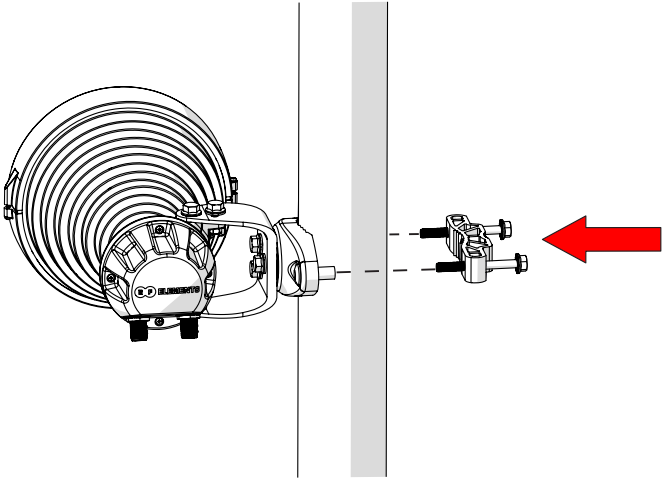

	Product ID	Dimensions	Weight*	Frequency Range	Gain	Polarization
30° Horn SH-CC 5-30	SH-CC-5-30	281x202x285 mm	2.3 Kg 5.1 lbs	5180 - 6100 MHz	18.5 dBi	Dual Linear H + V
40° Horn SH-CC 5-40	SH-CC-5-40	273x186x203 mm	2 Kg 4.4 lb	5180 - 6100 MHz	16.2 dBi	Dual Linear H + V
50° Horn SH-CC 5-50	SH-CC-5-50	253x145x176 mm	1.8 Kg 4 lbs	5180 - 6100 MHz	14.3 dBi	Dual Linear H + V
60° Horn SH-CC 5-60	SH-CC-5-60	260x161x162.5 mm	1.8 Kg 4 lbs	5180 - 6100 MHz	13.2 dBi	Dual Linear H + V
70° Horn SH-CC 5-70	SH-CC-5-70	250x140x143 mm	1.7 Kg 3.7 lbs	5180 - 6100 MHz	11.5 dBi	Dual Linear H + V
80° Horn SH-CC 5-80	SH-CC-5-80	258x155x138 mm	1.8 Kg 4 lbs	5180 - 6100 MHz	10.4 dBi	Dual Linear H + V
90° Horn SH-CC 5-90	SH-CC-5-90	260x160x130 mm	1.7 Kg 3.7 lbs	5180 - 6100 MHz	10 dBi	Dual Linear H + V

*Estimation based on pre-production units. Subject to change.

Symmetrical Horn SH-CC

3

Package Contents

Number	Description	Quantity
1	SH-CC Body	1x
2	SH-CC Bracket	1x
3	M8 x 45mm Screw ^a	2x
4	M8 x 75mm Screw ^b	2x

^a for pole diameter of 25 - 50mm (1 - 2 inch)

^b for pole diameter of 50 - 80mm (2 - 3 5/32 inch)

Symmetrical Horn SH-CC

Pole Installation

Model SH-CC-5-30 shown. Installation instructions are identical for other Symmetrical Horn models. Antenna dimensions may differ.

Symmetrical Horn SH-CC

Installation Guide

Model SH-CC-5-30 shown. Installation instructions are identical for other Symmetrical Horn models. Antenna dimensions may differ.

Symmetrical Horn SH-CC

Installation Guide