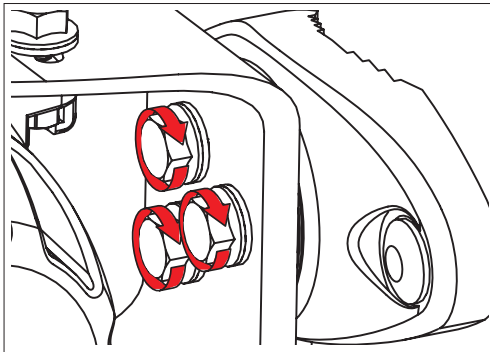

	Product ID	Dimensions	Weight*	Frequency Range	Gain	Polarization
30° Horn SH-CC 5-30	SH-CC-5-30	281x202x285 mm	2.3 Kg 5.1 lbs	5180 - 6100 MHz	18.5 dBi	Dual Linear H + V
40° Horn SH-CC 5-40	SH-CC-5-40	273x186x203 mm	2 Kg 4.4 lb	5180 - 6100 MHz	16.2 dBi	Dual Linear H + V
50° Horn SH-CC 5-50	SH-CC-5-50	253x145x176 mm	1.8 Kg 4 lbs	5180 - 6100 MHz	14.3 dBi	Dual Linear H + V
60° Horn SH-CC 5-60	SH-CC-5-60	260x161x162.5 mm	1.8 Kg 4 lbs	5180 - 6100 MHz	13.2 dBi	Dual Linear H + V
70° Horn SH-CC 5-70	SH-CC-5-70	250x140x143 mm	1.7 Kg 3.7 lbs	5180 - 6100 MHz	11.5 dBi	Dual Linear H + V
80° Horn SH-CC 5-80	SH-CC-5-80	258x155x138 mm	1.8 Kg 4 lbs	5180 - 6100 MHz	10.4 dBi	Dual Linear H + V
90° Horn SH-CC 5-90	SH-CC-5-90	260x160x130 mm	1.7 Kg 3.7 lbs	5180 - 6100 MHz	10 dBi	Dual Linear H + V

*Estimation based on pre-production units. Subject to change.

Symmetrical Horn SH-CC

3

Package Contents

Number	Description	Quantity
1	SH-CC Body	1x
2	SH-CC Bracket	1x
3	M8 x 45mm Screw ^a	2x
4	M8 x 75mm Screw ^b	2x

^a for pole diameter of 25 - 50mm (1 - 2 inch)

^b for pole diameter of 50 - 80mm (2 - 3 5/32 inch)

Symmetrical Horn SH-CC

Pole Installation

Model SH-CC-5-30 shown. Installation instructions are identical for other Symmetrical Horn models. Antenna dimensions may differ.

Symmetrical Horn SH-CC

Installation Guide

Model SH-CC-5-30 shown. Installation instructions are identical for other Symmetrical Horn models. Antenna dimensions may differ.

Symmetrical Horn SH-CC

Installation Guide