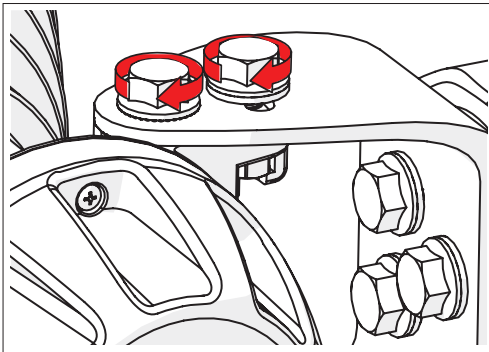

^a for pole diameter of 25 - 50mm (1 - 2 inch)

^b for pole diameter of 50 - 80mm (2 - 3 5/32 inch)

Symmetrical Horn SH-CC

Pole Installation

Model SH-CC-5-30 shown. Installation instructions are identical for other Symmetrical Horn models. Antenna dimensions may differ.

Symmetrical Horn SH-CC

Installation Guide

Model SH-CC-5-30 shown. Installation instructions are identical for other Symmetrical Horn models. Antenna dimensions may differ.

Symmetrical Horn SH-CC

Installation Guide