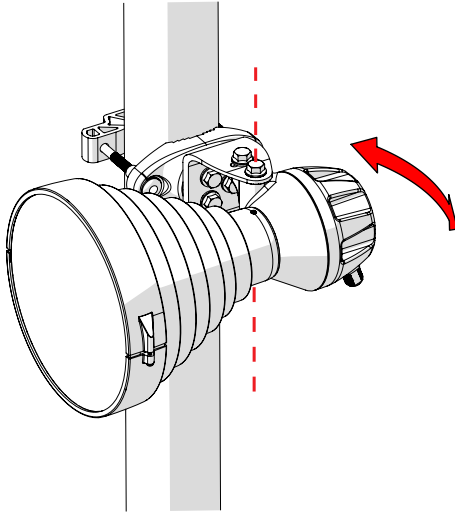

Symmetrical Horn SH-CC

Installation Guide

Model SH-CC-5-30 shown. Installation instructions are identical for other Symmetrical Horn models. Antenna dimensions may differ.