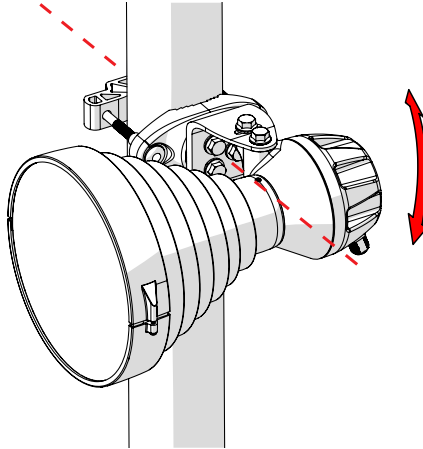

	Product ID	Dimensions	Weight*	Frequency Range	Gain	Polarization
30° Horn SH-CC 5-30	SH-CC-5-30	281x202x285 mm	2.3 Kg 5.1 lbs	5180 - 6100 MHz	18.5 dBi	Dual Linear H + V
40° Horn SH-CC 5-40	SH-CC-5-40	273x186x203 mm	2 Kg 4.4 lb	5180 - 6100 MHz	16.2 dBi	Dual Linear H + V
50° Horn SH-CC 5-50	SH-CC-5-50	253x145x176 mm	1.8 Kg 4 lbs	5180 - 6100 MHz	14.3 dBi	Dual Linear H + V
60° Horn SH-CC 5-60	SH-CC-5-60	260x161x162.5 mm	1.8 Kg 4 lbs	5180 - 6100 MHz	13.2 dBi	Dual Linear H + V
70° Horn SH-CC 5-70	SH-CC-5-70	250x140x143 mm	1.7 Kg 3.7 lbs	5180 - 6100 MHz	11.5 dBi	Dual Linear H + V
80° Horn SH-CC 5-80	SH-CC-5-80	258x155x138 mm	1.8 Kg 4 lbs	5180 - 6100 MHz	10.4 dBi	Dual Linear H + V
90° Horn SH-CC 5-90	SH-CC-5-90	260x160x130 mm	1.7 Kg 3.7 lbs	5180 - 6100 MHz	10 dBi	Dual Linear H + V

*Estimation based on pre-production units. Subject to change.

Symmetrical Horn SH-CC

3

Package Contents

Number	Description	Quantity
1	SH-CC Body	1x
2	SH-CC Bracket	1x
3	M8 x 45mm Screw ^a	2x
4	M8 x 75mm Screw ^b	2x

^a for pole diameter of 25 - 50mm (1 - 2 inch)

^b for pole diameter of 50 - 80mm (2 - 3 5/32 inch)

Symmetrical Horn SH-CC

Pole Installation

Model SH-CC-5-30 shown. Installation instructions are identical for other Symmetrical Horn models. Antenna dimensions may differ.

Symmetrical Horn SH-CC

Installation Guide

Model SH-CC-5-30 shown. Installation instructions are identical for other Symmetrical Horn models. Antenna dimensions may differ.

Symmetrical Horn SH-CC

Installation Guide