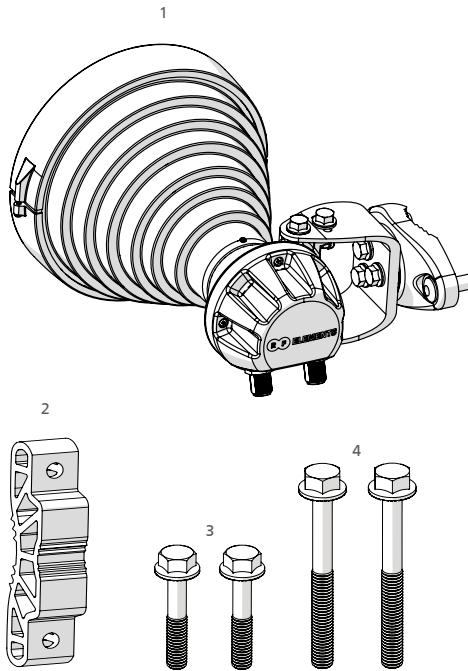

## Overview

	Product ID	Dimensions	Weight*	Frequency Range	Gain	Polarization
<b>30° Horn</b> SH-CC 5-30	SH-CC-5-30	281x202x285 mm	2.3 Kg 5.1 lbs	5180 - 6100 MHz	18.5 dBi	Dual Linear H + V
<b>40° Horn</b> SH-CC 5-40	SH-CC-5-40	273x186x203 mm	2 Kg 4.4 lb	5180 - 6100 MHz	16.2 dBi	Dual Linear H + V
<b>50° Horn</b> SH-CC 5-50	SH-CC-5-50	253x145x176 mm	1.8 Kg 4 lbs	5180 - 6100 MHz	14.3 dBi	Dual Linear H + V
<b>60° Horn</b> SH-CC 5-60	SH-CC-5-60	260x161x162.5 mm	1.8 Kg 4 lbs	5180 - 6100 MHz	13.2 dBi	Dual Linear H + V
<b>70° Horn</b> SH-CC 5-70	SH-CC-5-70	250x140x143 mm	1.7 Kg 3.7 lbs	5180 - 6100 MHz	11.5 dBi	Dual Linear H + V
<b>80° Horn</b> SH-CC 5-80	SH-CC-5-80	258x155x138 mm	1.8 Kg 4 lbs	5180 - 6100 MHz	10.4 dBi	Dual Linear H + V
<b>90° Horn</b> SH-CC 5-90	SH-CC-5-90	260x160x130 mm	1.7 Kg 3.7 lbs	5180 - 6100 MHz	10 dBi	Dual Linear H + V

## Package Contents

Number	Description	Quantity
1	SH-CC Body	1x
2	SH-CC Bracket	1x
3	M8 x 45mm Screw <sup>a</sup>	2x
4	M8 x 75mm Screw <sup>b</sup>	2x

<sup>a</sup> for pole diameter of 25 - 50mm (1 - 2 inch)

<sup>b</sup> for pole diameter of 50 - 80mm (2 - 3 5/32 inch)