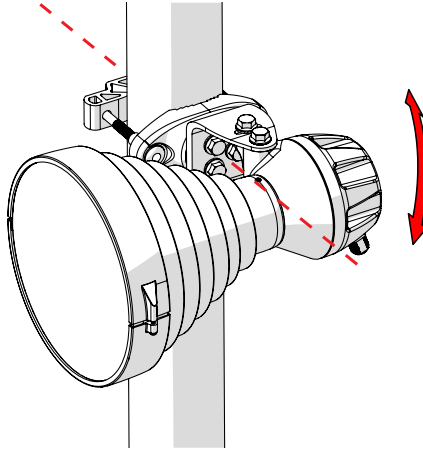

Symmetrical Horn SH-CC

Installation Guide

Model SH-CC-5-30 shown. Installation instructions are identical for other Symmetrical Horn models. Antenna dimensions may differ.