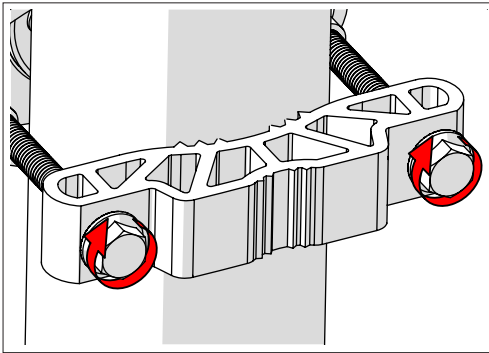

Symmetrical Horn SH-CC

Pole Installation

Model SH-CC-5-30 shown. Installation instructions are identical for other Symmetrical Horn models. Antenna dimensions may differ.