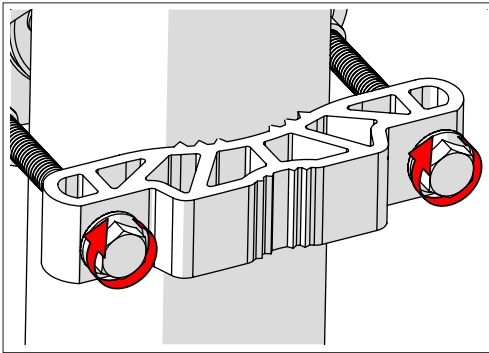

	Product ID	Dimensions	Weight*	Frequency Range	Gain	Polarization
30° Horn SH-CC 5-30	SH-CC-5-30	281x202x285 mm	2.3 Kg 5.1 lbs	5180 - 6100 MHz	18.5 dBi	Dual Linear H + V
40° Horn SH-CC 5-40	SH-CC-5-40	273x186x203 mm	2 Kg 4.4 lb	5180 - 6100 MHz	16.2 dBi	Dual Linear H + V
50° Horn SH-CC 5-50	SH-CC-5-50	253x145x176 mm	1.8 Kg 4 lbs	5180 - 6100 MHz	14.3 dBi	Dual Linear H + V
60° Horn SH-CC 5-60	SH-CC-5-60	260x161x162.5 mm	1.8 Kg 4 lbs	5180 - 6100 MHz	13.2 dBi	Dual Linear H + V
70° Horn SH-CC 5-70	SH-CC-5-70	250x140x143 mm	1.7 Kg 3.7 lbs	5180 - 6100 MHz	11.5 dBi	Dual Linear H + V
80° Horn SH-CC 5-80	SH-CC-5-80	258x155x138 mm	1.8 Kg 4 lbs	5180 - 6100 MHz	10.4 dBi	Dual Linear H + V
90° Horn SH-CC 5-90	SH-CC-5-90	260x160x130 mm	1.7 Kg 3.7 lbs	5180 - 6100 MHz	10 dBi	Dual Linear H + V

*Estimation based on pre-production units. Subject to change.

Symmetrical Horn SH-CC

3

Package Contents

Number	Description	Quantity
1	SH-CC Body	1x
2	SH-CC Bracket	1x
3	M8 x 45mm Screw ^a	2x
4	M8 x 75mm Screw ^b	2x

^a for pole diameter of 25 - 50mm (1 - 2 inch)

^b for pole diameter of 50 - 80mm (2 - 3 5/32 inch)

Symmetrical Horn SH-CC

Pole Installation

Model SH-CC-5-30 shown. Installation instructions are identical for other Symmetrical Horn models. Antenna dimensions may differ.