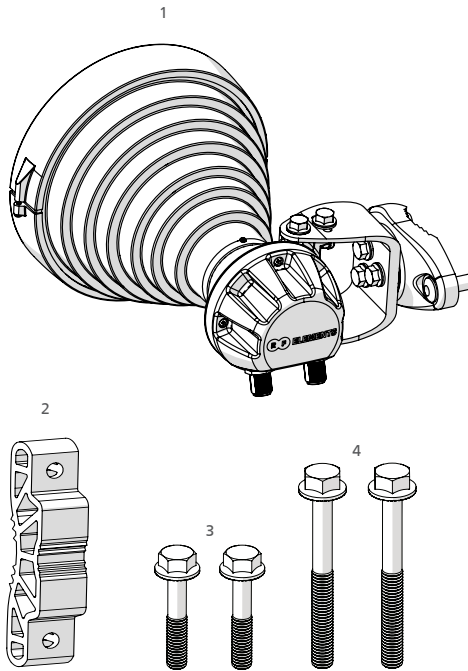

Symmetrical Horn SH-CC

CONNECTORIZED SYMMETRICAL HORN ANTENNA
WITH CARRIER CLASS PERFORMANCE

SH-CC-5-30, SH-CC-5-40, SH-CC-5-50, SH-CC-5-60,
SH-CC-5-70, SH-CC-5-80, SH-CC-5-90

Symmetrical Horn SH-CC

2

Overview

	Product ID	Dimensions	Weight*	Frequency Range	Gain	Polarization
30° Horn SH-CC 5-30	SH-CC-5-30	281x202x285 mm	2.3 Kg 5.1 lbs	5180 - 6100 MHz	18.5 dBi	Dual Linear H + V
40° Horn SH-CC 5-40	SH-CC-5-40	273x186x203 mm	2 Kg 4.4 lb	5180 - 6100 MHz	16.2 dBi	Dual Linear H + V
50° Horn SH-CC 5-50	SH-CC-5-50	253x145x176 mm	1.8 Kg 4 lbs	5180 - 6100 MHz	14.3 dBi	Dual Linear H + V
60° Horn SH-CC 5-60	SH-CC-5-60	260x161x162.5 mm	1.8 Kg 4 lbs	5180 - 6100 MHz	13.2 dBi	Dual Linear H + V
70° Horn SH-CC 5-70	SH-CC-5-70	250x140x143 mm	1.7 Kg 3.7 lbs	5180 - 6100 MHz	11.5 dBi	Dual Linear H + V
80° Horn SH-CC 5-80	SH-CC-5-80	258x155x138 mm	1.8 Kg 4 lbs	5180 - 6100 MHz	10.4 dBi	Dual Linear H + V
90° Horn SH-CC 5-90	SH-CC-5-90	260x160x130 mm	1.7 Kg 3.7 lbs	5180 - 6100 MHz	10 dBi	Dual Linear H + V

*Estimation based on pre-production units. Subject to change.

Symmetrical Horn SH-CC

3

Package Contents

Number	Description	Quantity
1	SH-CC Body	1x
2	SH-CC Bracket	1x
3	M8 x 45mm Screw ^a	2x
4	M8 x 75mm Screw ^b	2x

^a for pole diameter of 25 - 50mm (1 - 2 inch)

^b for pole diameter of 50 - 80mm (2 - 3 5/32 inch)

Symmetrical Horn SH-CC

Pole Installation

Model SH-CC-5-30 shown. Installation instructions are identical for other Symmetrical Horn models. Antenna dimensions may differ.