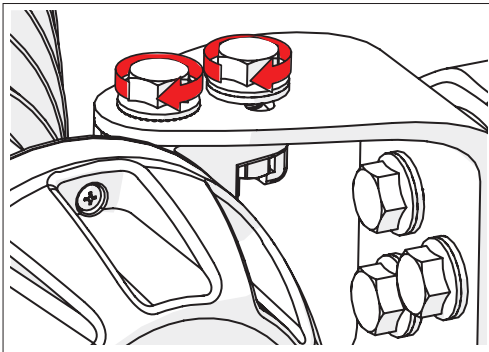

Symmetrical Horn SH-CC

Installation Guide

Model SH-CC-5-30 shown. Installation instructions are identical for other Symmetrical Horn models. Antenna dimensions may differ.