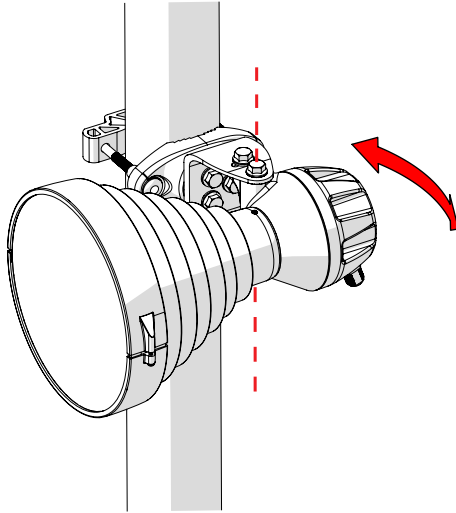

	Product ID	Dimensions	Weight*	Frequency Range	Gain	Polarization
30° Horn SH-CC 5-30	SH-CC-5-30	281x202x285 mm	2.3 Kg 5.1 lbs	5180 - 6100 MHz	18.5 dBi	Dual Linear H + V
40° Horn SH-CC 5-40	SH-CC-5-40	273x186x203 mm	2 Kg 4.4 lb	5180 - 6100 MHz	16.2 dBi	Dual Linear H + V
50° Horn SH-CC 5-50	SH-CC-5-50	253x145x176 mm	1.8 Kg 4 lbs	5180 - 6100 MHz	14.3 dBi	Dual Linear H + V
60° Horn SH-CC 5-60	SH-CC-5-60	260x161x162.5 mm	1.8 Kg 4 lbs	5180 - 6100 MHz	13.2 dBi	Dual Linear H + V
70° Horn SH-CC 5-70	SH-CC-5-70	250x140x143 mm	1.7 Kg 3.7 lbs	5180 - 6100 MHz	11.5 dBi	Dual Linear H + V
80° Horn SH-CC 5-80	SH-CC-5-80	258x155x138 mm	1.8 Kg 4 lbs	5180 - 6100 MHz	10.4 dBi	Dual Linear H + V
90° Horn SH-CC 5-90	SH-CC-5-90	260x160x130 mm	1.7 Kg 3.7 lbs	5180 - 6100 MHz	10 dBi	Dual Linear H + V

*Estimation based on pre-production units. Subject to change.

Symmetrical Horn SH-CC

3

Package Contents

Number	Description	Quantity
1	SH-CC Body	1x
2	SH-CC Bracket	1x
3	M8 x 45mm Screw ^a	2x
4	M8 x 75mm Screw ^b	2x

^a for pole diameter of 25 - 50mm (1 - 2 inch)

^b for pole diameter of 50 - 80mm (2 - 3 5/32 inch)

Symmetrical Horn SH-CC

Pole Installation

Model SH-CC-5-30 shown. Installation instructions are identical for other Symmetrical Horn models. Antenna dimensions may differ.

Symmetrical Horn SH-CC

Installation Guide

Model SH-CC-5-30 shown. Installation instructions are identical for other Symmetrical Horn models. Antenna dimensions may differ.

Symmetrical Horn SH-CC

Installation Guide