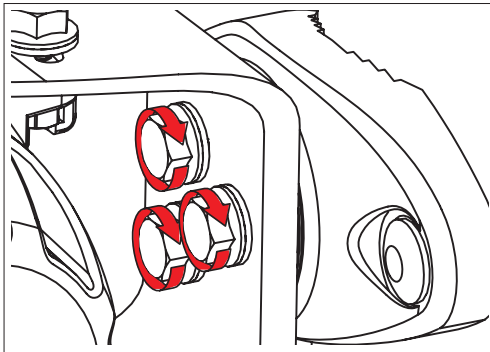

Symmetrical Horn SH-CC

Installation Guide

Model SH-CC-5-30 shown. Installation instructions are identical for other Symmetrical Horn models. Antenna dimensions may differ.