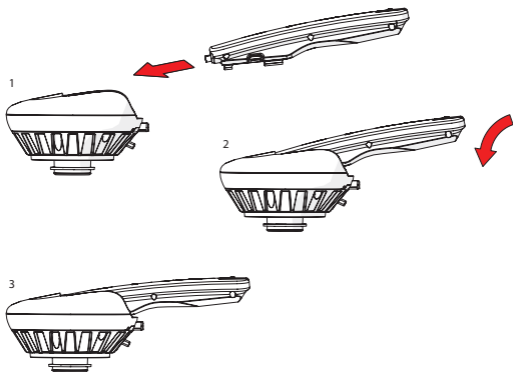

TwistPort™ Adaptor

for Rocket 5AC Prism

TwistPort™ Adaptor for Rocket 5AC Prism

1

Package Contents

1

Connects to external
GPS antenna.

Number	Description	Quantity
1	TwistPort™ Adaptor	1x

TwistPort™ Adaptor for Rocket 5AC Prism

2

Installation Guide

TwistPort™ Adaptor for Rocket 5AC Prism

3

Installation Guide

TwistPort™ Adaptor for Rocket 5AC Prism

4