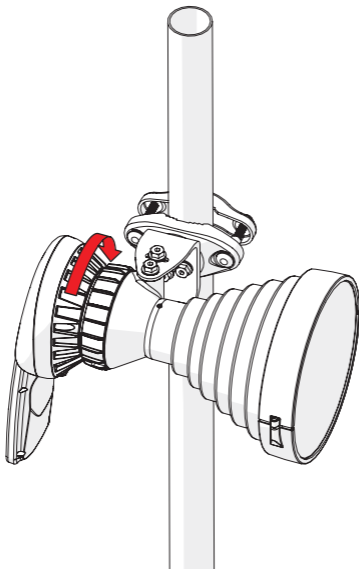

TwistPort™ Adaptor

for Rocket 5AC Prism

TwistPort™ Adaptor for Rocket 5AC Prism

1

Package Contents

1

Connects to external
GPS antenna.

Number	Description	Quantity
1	TwistPort™ Adaptor	1x

TwistPort™ Adaptor for Rocket 5AC Prism

2

Installation Guide

TwistPort™ Adaptor for Rocket 5AC Prism

3

Installation Guide

TwistPort™ Adaptor for Rocket 5AC Prism

4

Installation Guide

TwistPort™ Adaptor for Rocket 5AC Prism

5

Installation Guide

TwistPort™ Adaptor for Rocket 5AC Prism

6

Installation Guide

TwistPort™ Adaptor for Rocket 5AC Prism

7

Installation Guide

TwistPort™ Adaptor for Rocket 5AC Prism

Installation Guide

Compatible Antennas:

RF elements®
any TwistPort™ Antenna

Compatible Devices:

Ubiquiti Networks®
Rocket® 5AC Prism