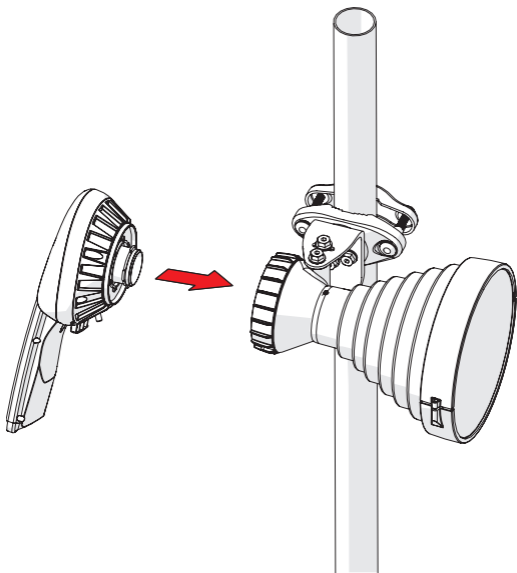

TwistPort™ Adaptor

for Rocket 5AC Prism

TwistPort™ Adaptor for Rocket 5AC Prism

1

Package Contents

1

Connects to external
GPS antenna.

Number	Description	Quantity
1	TwistPort™ Adaptor	1x

TwistPort™ Adaptor for Rocket 5AC Prism

2

Installation Guide

TwistPort™ Adaptor for Rocket 5AC Prism

3

Installation Guide

TwistPort™ Adaptor for Rocket 5AC Prism

4

Installation Guide

TwistPort™ Adaptor for Rocket 5AC Prism

5

Installation Guide

TwistPort™ Adaptor for Rocket 5AC Prism

6

Installation Guide

TwistPort™ Adaptor for Rocket 5AC Prism

7

Installation Guide

TwistPort™ Adaptor for Rocket 5AC Prism

Installation Guide

Compatible Antennas:

RF elements®
any TwistPort™ Antenna

Compatible Devices:

Ubiquiti Networks®
Rocket® 5AC Prism