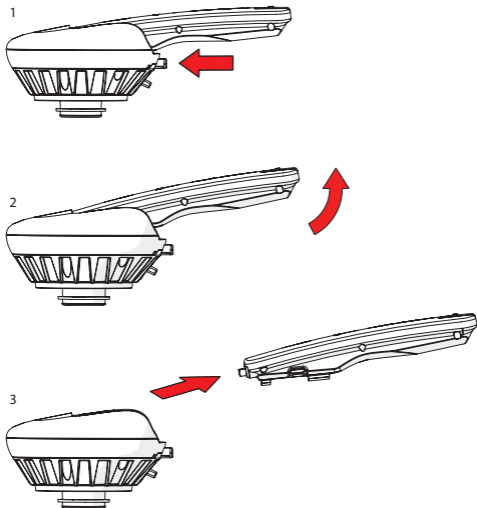

TwistPort™ Adaptor

for Rocket 5AC Prism

TwistPort™ Adaptor for Rocket 5AC Prism

1

Package Contents

1

Connects to external
GPS antenna.

Number	Description	Quantity
1	TwistPort™ Adaptor	1x

Installation Guide

TwistPort™ Adaptor for Rocket 5AC Prism

5

Installation Guide

TwistPort™ Adaptor for Rocket 5AC Prism

6

Installation Guide

TwistPort™ Adaptor for Rocket 5AC Prism

7

Installation Guide

TwistPort™ Adaptor for Rocket 5AC Prism

Installation Guide

Compatible Antennas:

RF elements®
any TwistPort™ Antenna

Compatible Devices:

Ubiquiti Networks®
Rocket® 5AC Prism