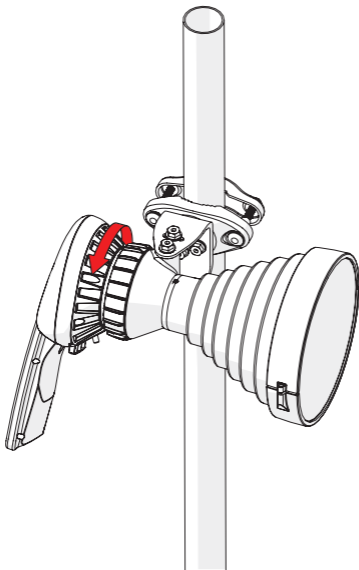

TwistPort™ Adaptor

for Rocket 5AC Prism

TwistPort™ Adaptor for Rocket 5AC Prism

1

Package Contents

1

Connects to external
GPS antenna.

Number	Description	Quantity
1	TwistPort™ Adaptor	1x

TwistPort™ Adaptor for Rocket 5AC Prism

2

Installation Guide

TwistPort™ Adaptor for Rocket 5AC Prism

3

Installation Guide

TwistPort™ Adaptor for Rocket 5AC Prism

4

Installation Guide

TwistPort™ Adaptor for Rocket 5AC Prism

5

Installation Guide

TwistPort™ Adaptor for Rocket 5AC Prism

6

Installation Guide

TwistPort™ Adaptor for Rocket 5AC Prism

7

Installation Guide

TwistPort™ Adaptor for Rocket 5AC Prism

Installation Guide

Compatible Antennas:

RF elements®
any TwistPort™ Antenna

Compatible Devices:

Ubiquiti Networks®
Rocket® 5AC Prism