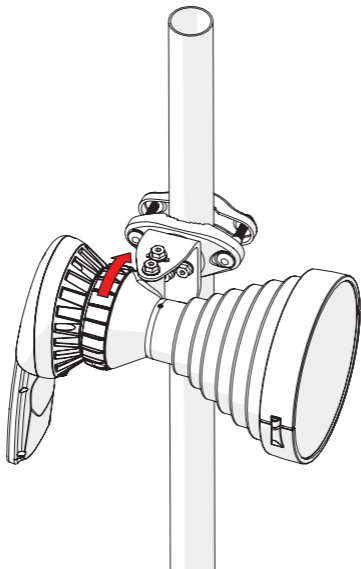

TwistPort™ Adaptor

for Rocket 5AC Prism

TwistPort™ Adaptor for Rocket 5AC Prism

1

Package Contents

1

Connects to external
GPS antenna.

Number	Description	Quantity
1	TwistPort™ Adaptor	1x

TwistPort™ Adaptor for Rocket 5AC Prism

2

Installation Guide

TwistPort™ Adaptor for Rocket 5AC Prism

3

Installation Guide

TwistPort™ Adaptor for Rocket 5AC Prism

4

Installation Guide

TwistPort™ Adaptor for Rocket 5AC Prism

5

Installation Guide

TwistPort™ Adaptor for Rocket 5AC Prism

6

Installation Guide

TwistPort™ Adaptor for Rocket 5AC Prism

7

Installation Guide

TwistPort™ Adaptor for Rocket 5AC Prism

Installation Guide

Compatible Antennas:

RF elements®
any TwistPort™ Antenna

Compatible Devices:

Ubiquiti Networks®
Rocket® 5AC Prism