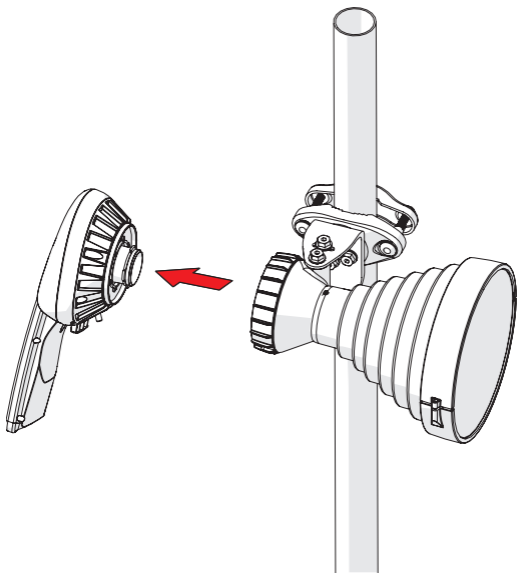

TwistPort™ Adaptor

for Rocket 5AC Prism

TwistPort™ Adaptor for Rocket 5AC Prism

1

Package Contents

1

Connects to external
GPS antenna.

Number	Description	Quantity
1	TwistPort™ Adaptor	1x

Installation Guide

TwistPort™ Adaptor for Rocket 5AC Prism

5

Installation Guide

TwistPort™ Adaptor for Rocket 5AC Prism

6

Installation Guide

TwistPort™ Adaptor for Rocket 5AC Prism

7

Installation Guide

TwistPort™ Adaptor for Rocket 5AC Prism

Installation Guide

Compatible Antennas:

RF elements®
any TwistPort™ Antenna

Compatible Devices:

Ubiquiti Networks®
Rocket® 5AC Prism