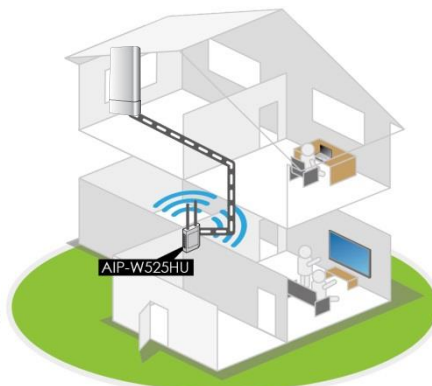

AIP-W525HU

Operation Mode

Easy Setup

Power on AIP-W525HU

Associate with SSID "ALFA 11n"

To setup Scan QR code or input
<http://www.myalfasetup.com>

Scenario diagram

For Home