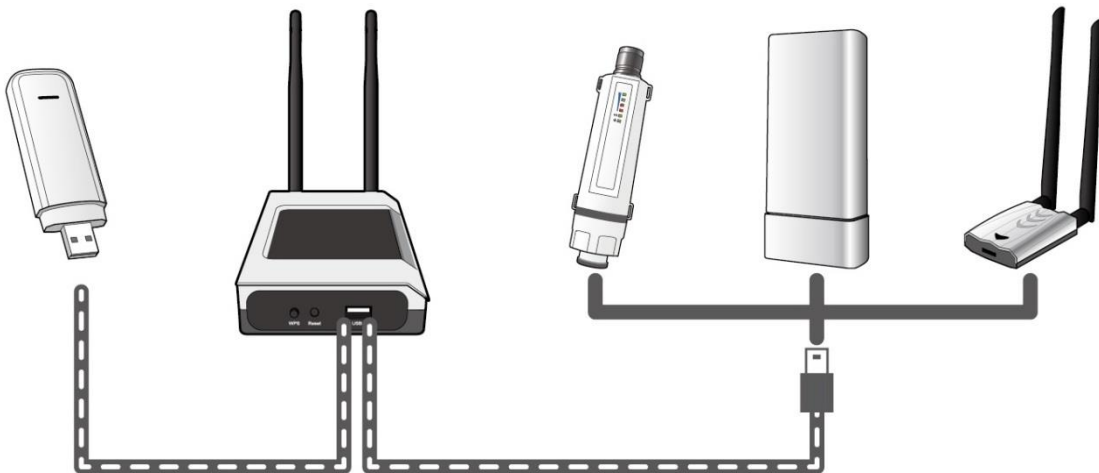

AIP-W525HU

802.11n USB Wi-Fi Extend Router

The AIP-W525HU is the multi-way connection high speed 300Mbps Wi-Fi Router with 2x external high-gain antenna, give the best coverage of other router in the market.

USB for WiFi USB & 3G/LTE USB

AIP-W525HU

Operation Mode

Easy Setup

Power on AIP-W525HU

Associate with SSID "ALFA 11n"

To setup Scan QR code or input
<http://www.myalfasetup.com>

Scenario diagram