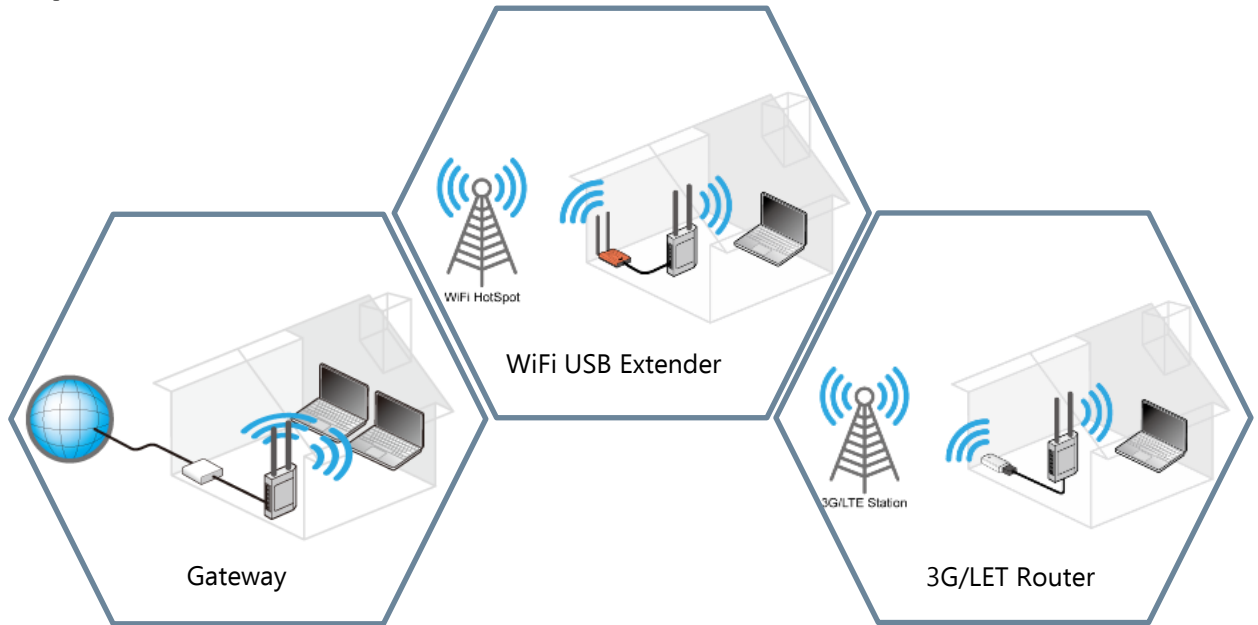

AIP-W525HU

802.11n USB Wi-Fi Extend Router

The AIP-W525HU is the multi-way connection high speed 300Mbps Wi-Fi Router with 2x external high-gain antenna, give the best coverage of other router in the market.

USB for WiFi USB & 3G/LTE USB

AIP-W525HU

Operation Mode

Easy Setup

Power on AIP-W525HU

Associate with SSID "ALFA 11n"

To setup Scan QR code or input
<http://www.myalfasetup.com>

Scenario diagram