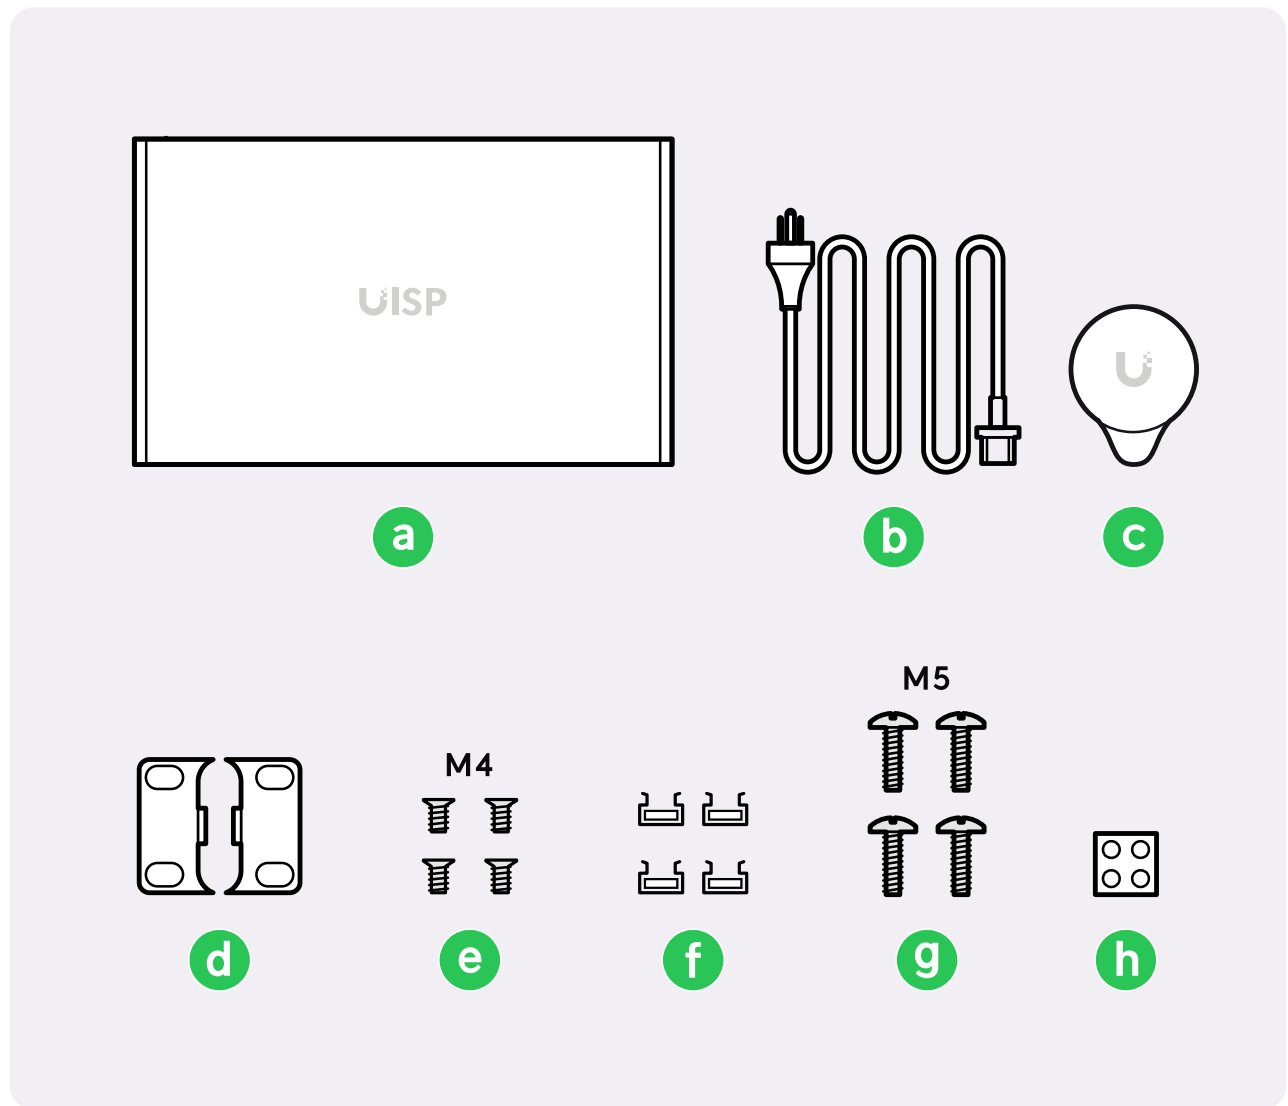

UISP Switch Professional

1

B

a

2

3

10G

Internet