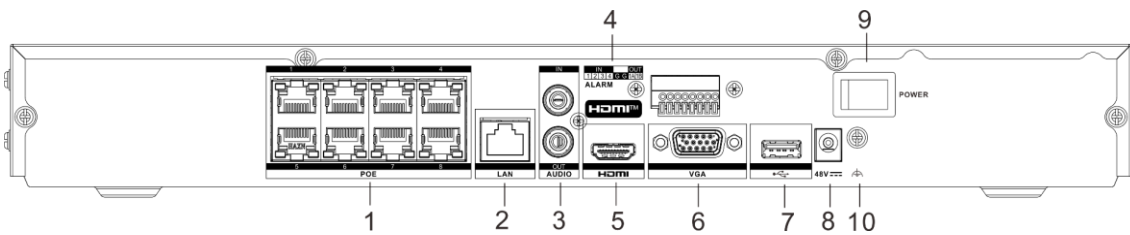

Physical Interface

No.	Description	No.	Description
1	Network interfaces with PoE function	6	VGA interface
2	LAN network interface	7	USB interface
3	AUDIO IN and AUDIO OUT	8	Power supply
4	ALARM IN and OUT	9	Power switch
5	HDMI interface	10	GND

Available Model

DS-7608NXI-K2/8P

Headquarters

No.555 Qianmo Road, Binjiang District,
Hangzhou 310051, China
T +86-571-8807-5998
www.hikvision.com

Follow us on social media to get the latest product and solution information.