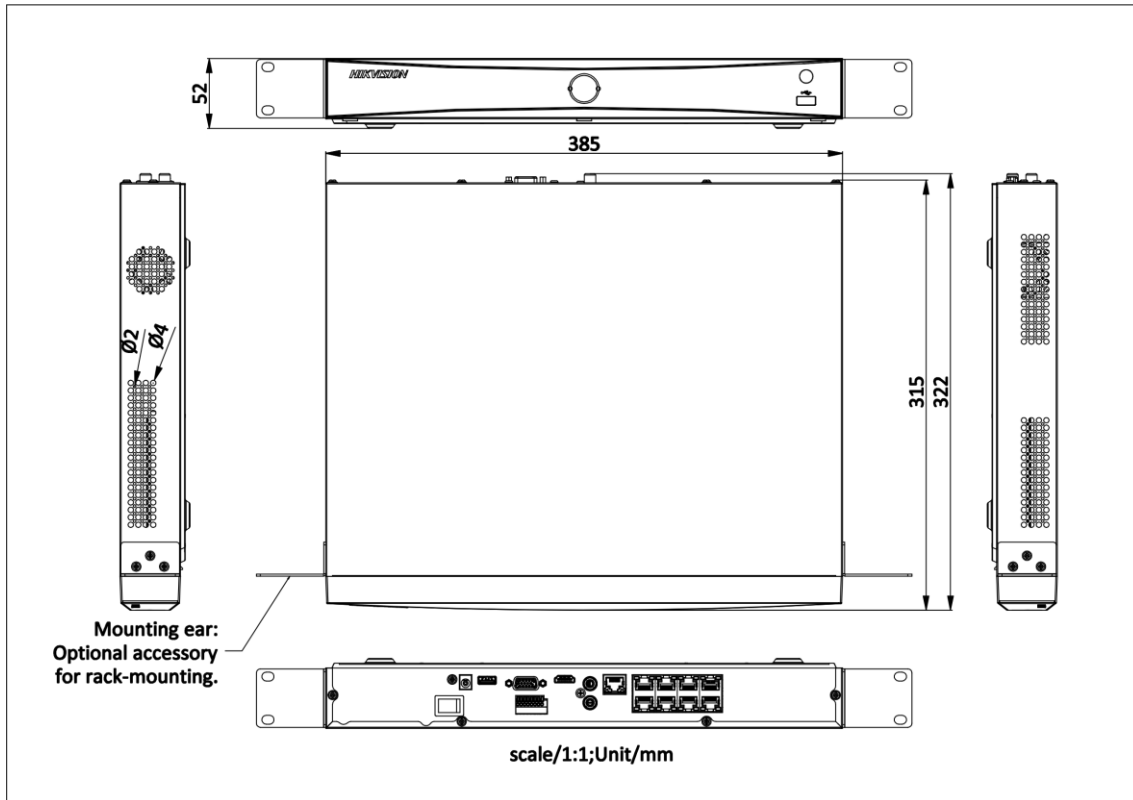

<b>PoE</b>	
Interface	8, RJ-45 10/100 Mbps self-adaptive Ethernet interface
Power	≤ 80 W
Standard	IEEE 802.3af/at
<b>Auxiliary Interface</b>	
SATA	2 SATA interfaces
Capacity	Up to 10 TB capacity for each HDD
USB Interface	Front panel: 1 × USB 2.0; Rear panel: 1 × USB 2.0
Alarm In/Out	4/1
<b>General</b>	
Power Supply	48 VDC, 2.5 A
Consumption	≤ 15 W (without HDD and PoE off)
Working Temperature	-10 °C to 55 °C (14 °F to 131 °F)
Working Humidity	10% to 90%
Dimension (W × D × H)	385 mm × 315 mm × 52 mm (15.2"× 12.4" × 2.0")
Weight	≤ 3 kg (without HDD, 6.6 lb.)
<b>Certification</b>	
FCC	Part 15 Subpart B, ANSI C63.4-2014
CE	EN 55032: 2015, EN 61000-3-2, EN 61000-3-3, EN 50130-4, EN 55035: 2017

## Dimension