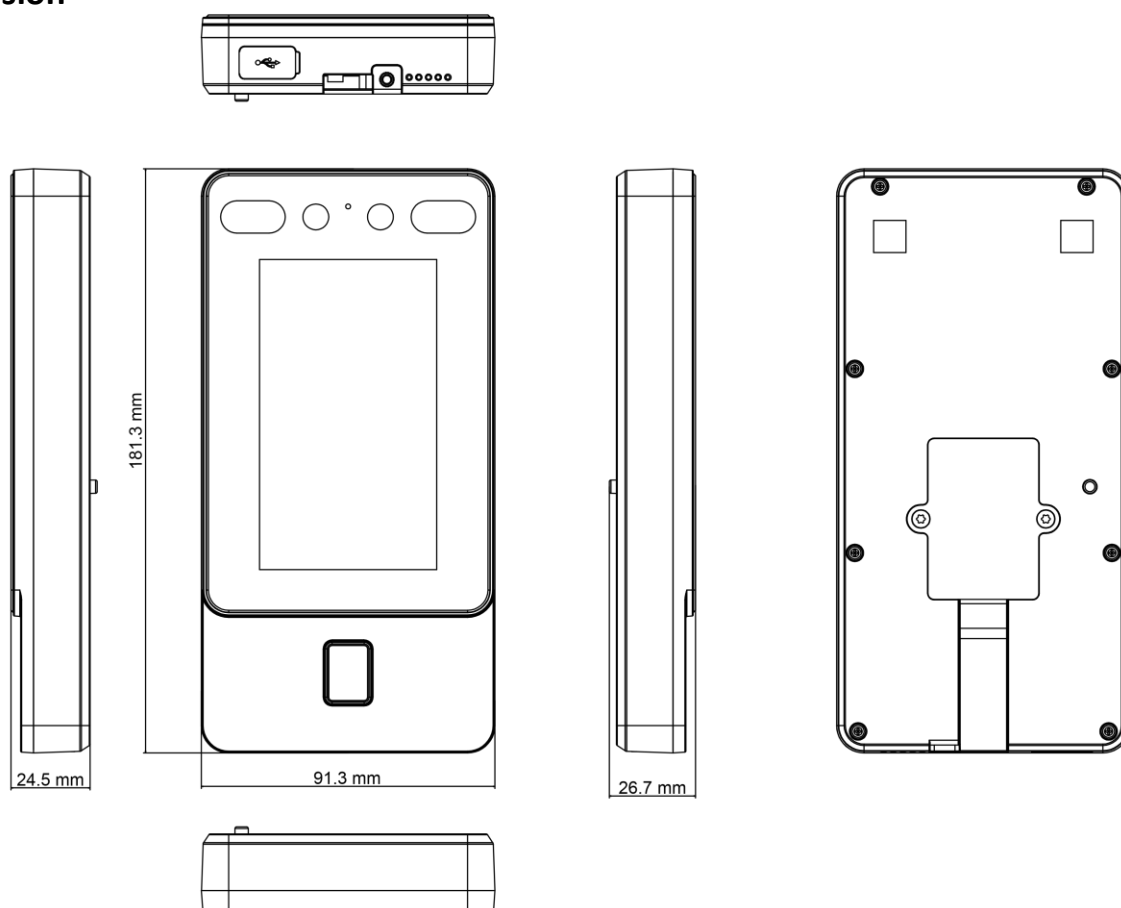

Working temperature	-30 °C to 60 °C (-22 °F to 140 °F)
Working humidity	0 to 90% (No condensing)
Dimensions	91.3 mm × 181.3 mm × 24.5 mm (3.59" × 7.14" × 0.96")
Installation	Wall Mounting
Protective level	IP65
Weight	Gross weight: 0.93 kg (2.05 lbs) Net weight: 0.36 kg (0.79 lbs)
Language	English, Spanish (South America), Arabic, Thai, Indonesian, Russian, Vietnamese, Portuguese (Brazil), Korean

▪ **Available Model**

DS-K1T342MFWX

▪ **Dimension**