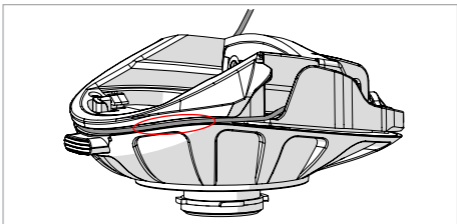

Installation

Installation

1: Place the GPS antenna cable under the hooks on each side

2: Wrap the GPS antenna cable inside the groove around the TwistPort™ Adaptor

Installation

Place the GPS antenna in the designated socket.