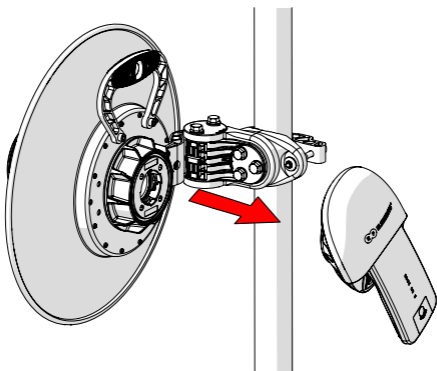

Installation

Installation

1: Place the GPS antenna cable under the hooks on each side

2: Wrap the GPS antenna cable inside the groove around the TwistPort™ Adaptor

Installation

Place the GPS antenna in the designated socket.

Installation

Installation

Rocket™ Prism 5AC shown. Installation instructions are identical for airFiber® 5X and airFiber® 5XHD.

Installation

Uninstallation

Uninstallation

Rocket™ Prism 5AC shown. Installation instructions are identical for airFiber® 5X and airFiber® 5XHD.

Optional: airFiber® 5X Installation

Installation of the AF5X Mount Adaptor for airFiber® 5X and airFiber® 5XHD show. Rocket™ Prism 5AC requires no mount adaptor.

Optional: airFiber® 5X Installation

Installation of the AF5X Mount Adaptor for airFiber® 5X and airFiber® 5XHD show.
Rocket™ Prism 5AC requires no mount adaptor.