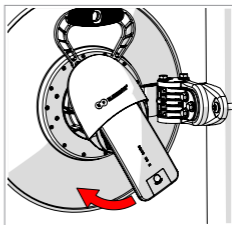

Installation