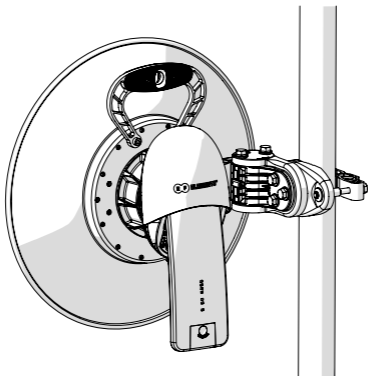

Installation

Installation

1: Place the GPS antenna cable under the hooks on each side

2: Wrap the GPS antenna cable inside the groove around the TwistPort™ Adaptor

Installation

Place the GPS antenna in the designated socket.

Installation

Installation

Rocket™ Prism 5AC shown. Installation instructions are identical for airFiber® 5X and airFiber® 5XHD.

Installation

Uninstallation

Uninstallation

Rocket™ Prism 5AC shown. Installation instructions are identical for airFiber® 5X and airFiber® 5XHD.

Optional: airFiber® 5X Installation

Installation of the AF5X Mount Adaptor for airFiber® 5X and airFiber® 5XHD show. Rocket™ Prism 5AC requires no mount adaptor.

Optional: airFiber® 5X Installation

Installation of the AF5X Mount Adaptor for airFiber® 5X and airFiber® 5XHD show.
Rocket™ Prism 5AC requires no mount adaptor.