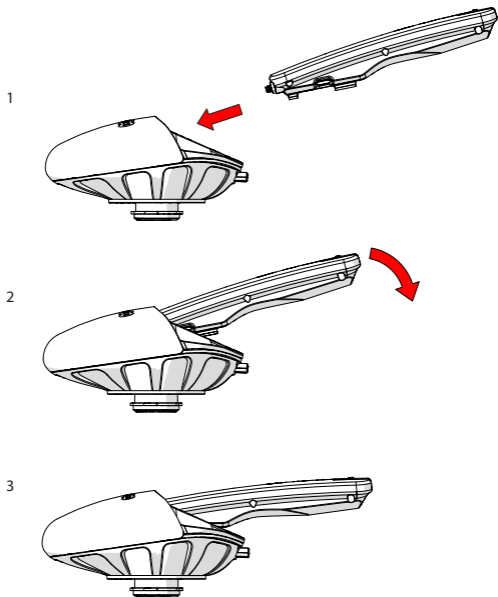

Installation

Rocket™ Prism 5AC shown. Installation instructions are identical for airFiber® 5X and airFiber® 5XHD.