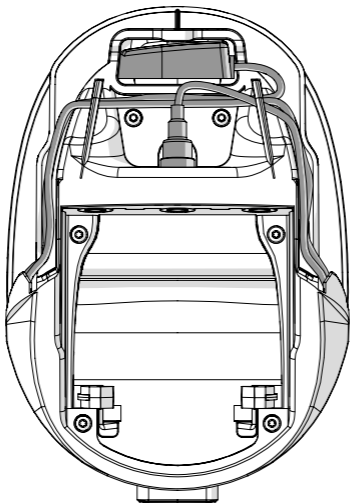

Installation

Installation

1: Place the GPS antenna cable under the hooks on each side

2: Wrap the GPS antenna cable inside the groove around the TwistPort™ Adaptor

Installation

Place the GPS antenna in the designated socket.