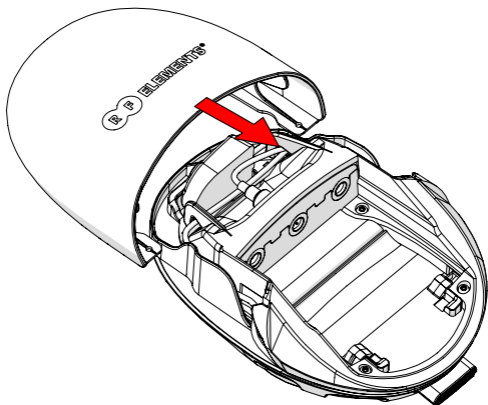

Installation