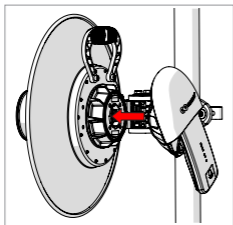

Installation

Installation

1: Place the GPS antenna cable under the hooks on each side

2: Wrap the GPS antenna cable inside the groove around the TwistPort™ Adaptor

Installation

Place the GPS antenna in the designated socket.

Installation

Installation

Rocket™ Prism 5AC shown. Installation instructions are identical for airFiber® 5X and airFiber® 5XHD.

Installation

Uninstallation

Uninstallation

Rocket™ Prism 5AC shown. Installation instructions are identical for airFiber® 5X and airFiber® 5XHD.

Optional: airFiber® 5X Installation

Installation of the AF5X Mount Adaptor for airFiber® 5X and airFiber® 5XHD show. Rocket™ Prism 5AC requires no mount adaptor.

Optional: airFiber® 5X Installation

Installation of the AF5X Mount Adaptor for airFiber® 5X and airFiber® 5XHD show.
Rocket™ Prism 5AC requires no mount adaptor.