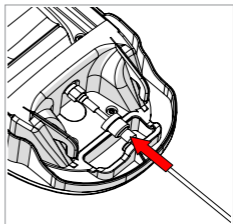

Installation

Installation

1: Place the GPS antenna cable under the hooks on each side

2: Wrap the GPS antenna cable inside the groove around the TwistPort™ Adaptor

Installation

Place the GPS antenna in the designated socket.