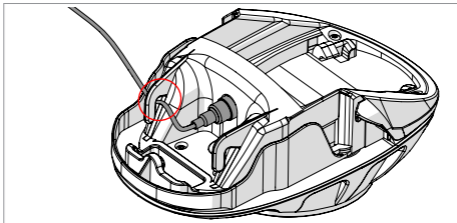

TwistPort™ Adaptor

ADAPTOR FOR Rocket™ Prism 5AC

ADAPTOR FOR airFiber® 5XHD

ADAPTOR FOR airFiber® 5X

TPA-PAF

User Guide Part Number: UG_TPA_PAF_v2

Package Contents

Number	Description	Quantity
1	TwistPort™ Adaptor	1x
2	AF5X Mount Adaptor	1x

Installation

Installation

1: Place the GPS antenna cable under the hooks on each side

2: Wrap the GPS antenna cable inside the groove around the TwistPort™ Adaptor

Installation

Place the GPS antenna in the designated socket.