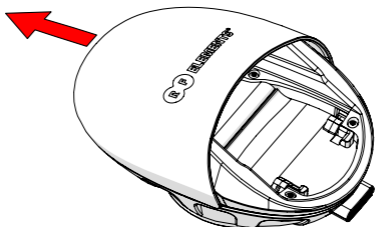

TwistPort™ Adaptor

ADAPTOR FOR Rocket™ Prism 5AC

ADAPTOR FOR airFiber® 5XHD

ADAPTOR FOR airFiber® 5X

TPA-PAF

User Guide Part Number: UG_TPA_PAF_v2

Package Contents

Number	Description	Quantity
1	TwistPort™ Adaptor	1x
2	AF5X Mount Adaptor	1x

Installation

Installation

1: Place the GPS antenna cable under the hooks on each side

2: Wrap the GPS antenna cable inside the groove around the TwistPort™ Adaptor

Installation

Place the GPS antenna in the designated socket.