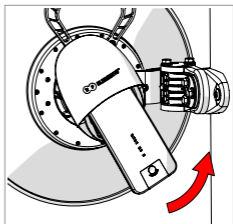

Installation

Installation

1: Place the GPS antenna cable under the hooks on each side

2: Wrap the GPS antenna cable inside the groove around the TwistPort™ Adaptor

Installation

Place the GPS antenna in the designated socket.

Installation

Installation

Rocket™ Prism 5AC shown. Installation instructions are identical for airFiber® 5X and airFiber® 5XHD.

Installation

Uninstallation

Uninstallation

Rocket™ Prism 5AC shown. Installation instructions are identical for airFiber® 5X and airFiber® 5XHD.