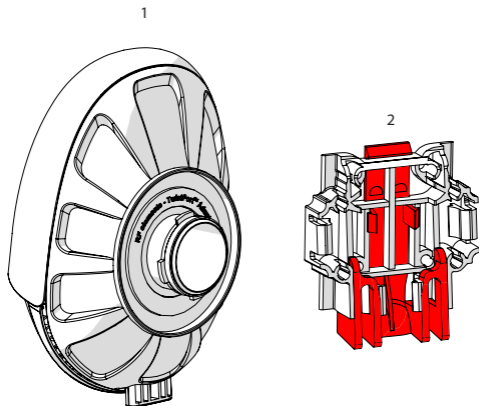

TwistPort™ Adaptor

ADAPTOR FOR Rocket™ Prism 5AC

ADAPTOR FOR airFiber® 5XHD

ADAPTOR FOR airFiber® 5X

TPA-PAF

User Guide Part Number: UG_TPA_PAF_v2

Package Contents

Number	Description	Quantity
1	TwistPort™ Adaptor	1x
2	AF5X Mount Adaptor	1x

Installation

Installation

1: Place the GPS antenna cable under the hooks on each side

2: Wrap the GPS antenna cable inside the groove around the TwistPort™ Adaptor

Installation

Place the GPS antenna in the designated socket.