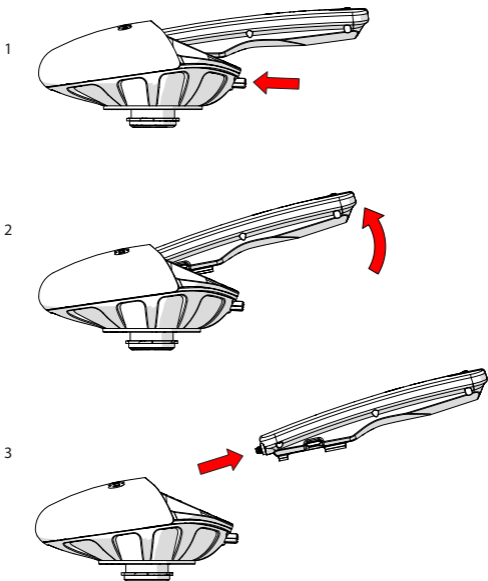

Installation

Installation

1: Place the GPS antenna cable under the hooks on each side

2: Wrap the GPS antenna cable inside the groove around the TwistPort™ Adaptor

Installation

Place the GPS antenna in the designated socket.

Installation

Installation

Rocket™ Prism 5AC shown. Installation instructions are identical for airFiber® 5X and airFiber® 5XHD.

Installation

Uninstallation

Uninstallation

Rocket™ Prism 5AC shown. Installation instructions are identical for airFiber® 5X and airFiber® 5XHD.

Optional: airFiber® 5X Installation

Installation of the AF5X Mount Adaptor for airFiber® 5X and airFiber® 5XHD show. Rocket™ Prism 5AC requires no mount adaptor.

Optional: airFiber® 5X Installation

Installation of the AF5X Mount Adaptor for airFiber® 5X and airFiber® 5XHD show.
Rocket™ Prism 5AC requires no mount adaptor.