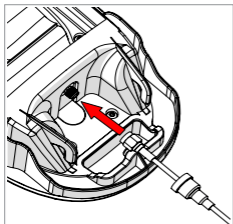

TwistPort™ Adaptor

ADAPTOR FOR Rocket™ Prism 5AC

ADAPTOR FOR airFiber® 5XHD

ADAPTOR FOR airFiber® 5X

TPA-PAF

User Guide Part Number: UG_TPA_PAF_v2

Package Contents

Number	Description	Quantity
1	TwistPort™ Adaptor	1x
2	AF5X Mount Adaptor	1x

Installation

Installation

1: Place the GPS antenna cable under the hooks on each side

2: Wrap the GPS antenna cable inside the groove around the TwistPort™ Adaptor

Installation

Place the GPS antenna in the designated socket.