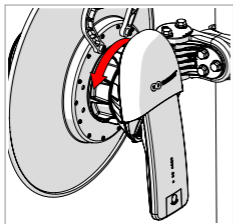

Installation

Installation

1: Place the GPS antenna cable under the hooks on each side

2: Wrap the GPS antenna cable inside the groove around the TwistPort™ Adaptor

Installation

Place the GPS antenna in the designated socket.

Installation

Installation

Rocket™ Prism 5AC shown. Installation instructions are identical for airFiber® 5X and airFiber® 5XHD.

Installation

Uninstallation

Uninstallation

Rocket™ Prism 5AC shown. Installation instructions are identical for airFiber® 5X and airFiber® 5XHD.

Optional: airFiber® 5X Installation

Installation of the AF5X Mount Adaptor for airFiber® 5X and airFiber® 5XHD show. Rocket™ Prism 5AC requires no mount adaptor.

Optional: airFiber® 5X Installation

Installation of the AF5X Mount Adaptor for airFiber® 5X and airFiber® 5XHD show.
Rocket™ Prism 5AC requires no mount adaptor.