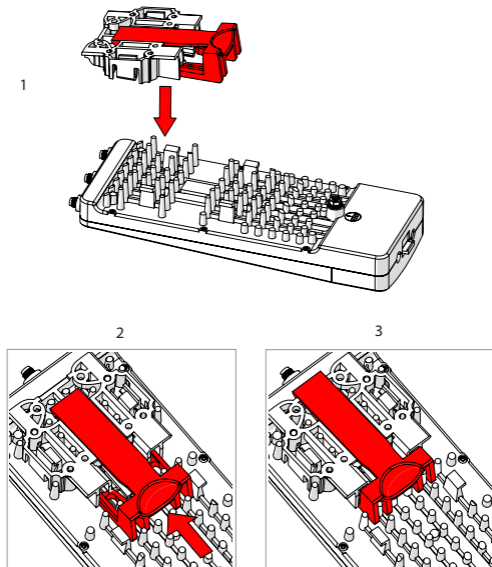

Installation

Installation

1: Place the GPS antenna cable under the hooks on each side

2: Wrap the GPS antenna cable inside the groove around the TwistPort™ Adaptor

Installation

Place the GPS antenna in the designated socket.

Installation

Installation

Rocket™ Prism 5AC shown. Installation instructions are identical for airFiber® 5X and airFiber® 5XHD.

Installation

Uninstallation

Uninstallation

Rocket™ Prism 5AC shown. Installation instructions are identical for airFiber® 5X and airFiber® 5XHD.

Optional: airFiber® 5X Installation

Installation of the AF5X Mount Adaptor for airFiber® 5X and airFiber® 5XHD show. Rocket™ Prism 5AC requires no mount adaptor.

Optional: airFiber® 5X Installation

Installation of the AF5X Mount Adaptor for airFiber® 5X and airFiber® 5XHD show.
Rocket™ Prism 5AC requires no mount adaptor.